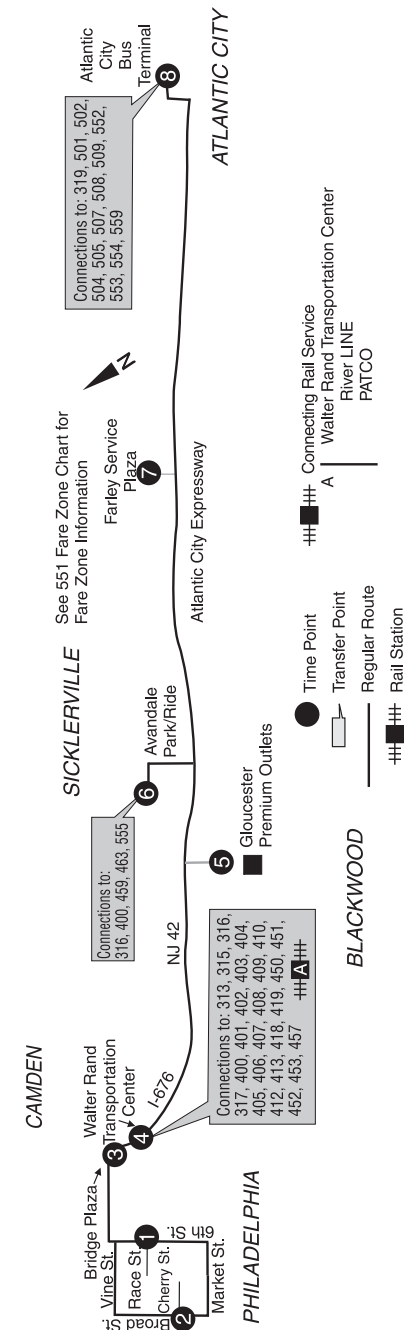

Holiday Service Guide

Holiday	Schedule in Effect
New Year's Day - Jan. 1**	See website for details
Martin Luther King Jr. Day	Saturday
Presidents' Day	Saturday
Good Friday	Weekday
Memorial Day	Sunday
Juneteenth**	See website for details
Independence Day - July 4**	See website for details
Labor Day	Sunday
Columbus Day	Weekday
Veterans Day	Weekday
Wednesday Before Thanksgiving	See website for details
Thanksgiving Day	Sunday
Friday After Thanksgiving	Saturday
Christmas Eve	See website for details
Christmas Day - Dec. 25**	See website for details
New Year's Eve	See website for details

**Observed Holidays - When this holiday falls on a weekend, a special schedule will be operated on the observed holiday. Please check our website at www.njtransit.com to confirm the schedule in effect on holidays.

Do you know someone who needs help obtaining NJ TRANSIT INFO in another language?

Translation Services Available:

- Website Using Google Translate
- Transit Information (973-275-5555)
- Using Language Line 8:30am — 5pm Daily
- Customer Service Offices Using Language Line

When will your bus arrive?

Call 973-275-5555 or text the 5-digit bus stop ID number to mybus (69287) for real-time and scheduled arrivals at your bus stop.

551 PHILADELPHIA-ATLANTIC CITY